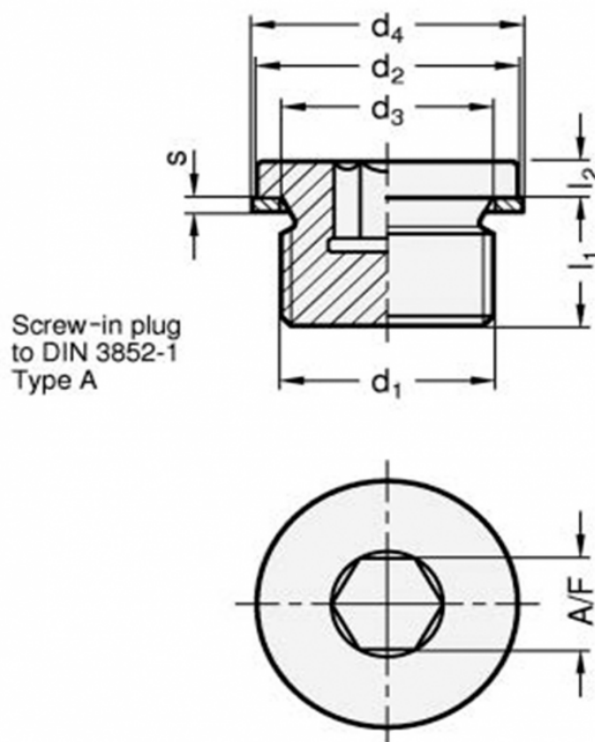

Article number: 20908STG114AC

Description: E+G Threaded plug DIN 908-ST-G1/4-AC

Measures

A/F = 22

d1 = G1 1/4

d2h14 = 49

d3 = 42.2

d4 = 49

l1 = 16

l2 = 5

s = 2

Weight in (g) = 180